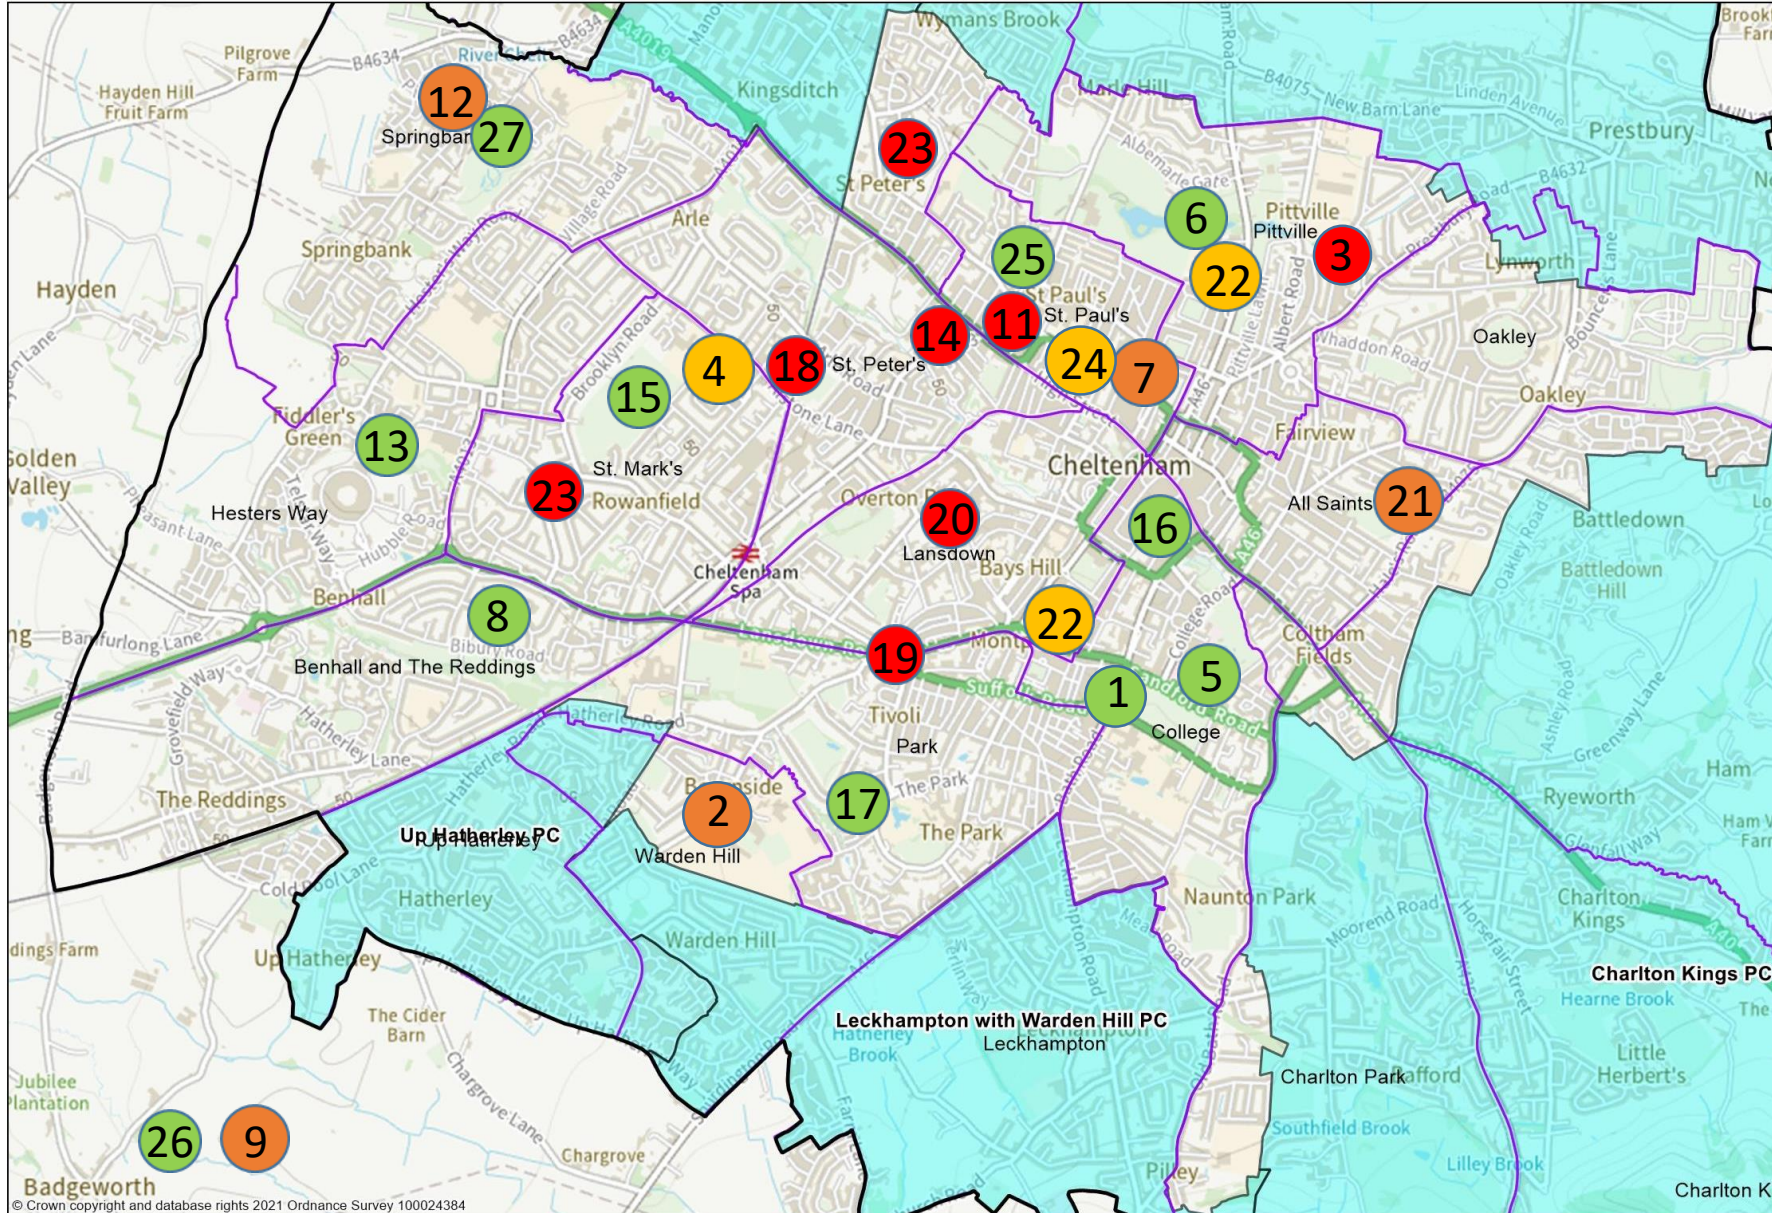

Neighbourhood CIL – project locations June 2023

	Parished areas
	Support
	Do not support
	Grant to be held in principle: to allow time to raise funds or provide business case
	Grant to be reconsidered at a later date in second CIL round

Project
1 Bath Road Utility Box Decoration
2 Bournside Safe Crossing Campaign
3 North Cheltenham Schools and Communities - Winter Event (Fireworks fiesta)
4 Rowanfield Schools Road Safety Plan
5 Safer Sandford
6 Sensory beds in Pittville Park
7 Planet Cheltenham
8 Benhall Air Quality Survey
9 Public Hearts Defibrillator Campaign – 9 sites
11 Gas Green Community Garden
12 Springbank Creative Youth Space
13 Fiddlers Green Park Play Area Improvement
14 Fresh Hope Family Pantry
15 KGV Park Perimeter Path Phase 1
16 Regent Street Outdoor Café Culture Project
17 Rowena Cade playground improvements
18 YMCA Sports Centre Community AED Project
19 Feasibility study for safe pedestrian crossing to Westal Green filling station / Lansdown Road.
20 Christ Church Eco-Garden
21 Cheltenham Cricket Club Disability Ramp
22 Montpellier Gardens and Pittville Park tennis court refurbishment – 2 sites
23 Woodcarving Residency – 2 sites
24 School House Cafe Kitchen Rebuild /Re-purposing
25 Honeybourne Honey
26 Cheltenham Paint Festival – multiple areas
27 Reroofing the Ron Smith Pavilion – Phase 1